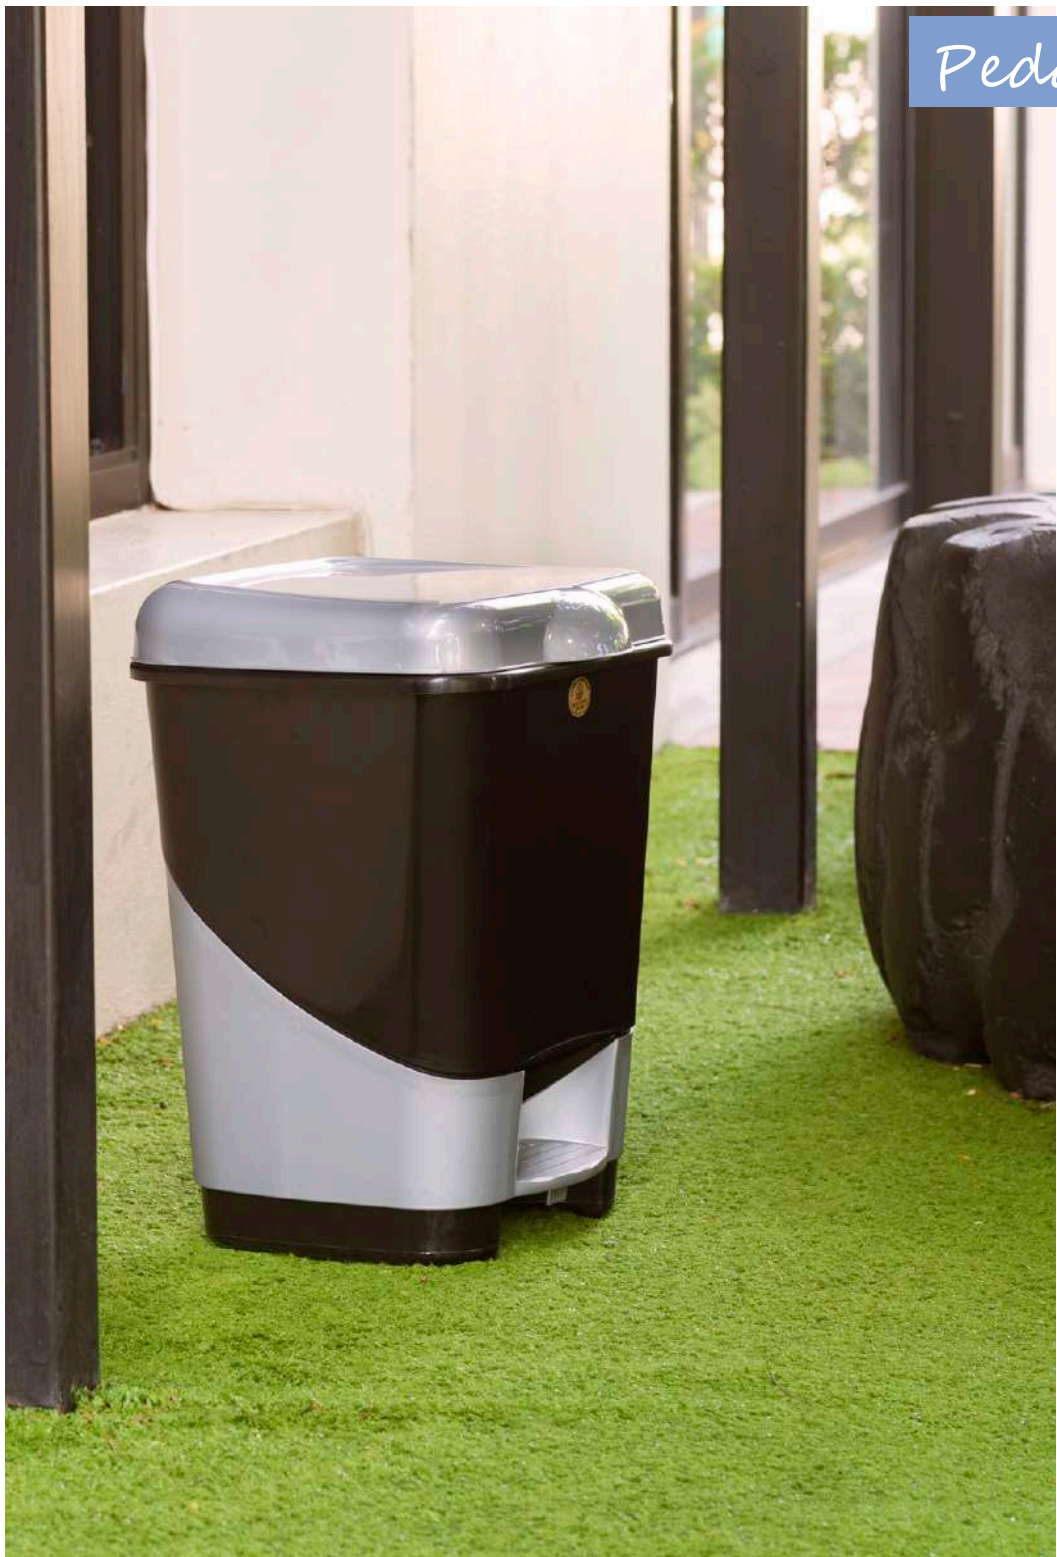

Code	∅		
CPMI00	8.7	10.8	1.9

3 Colors

Turkey

Chocolate

Magnolia

Pedal Bin

Measurements in

Code				
CEPEC41	11	9.8	12.6	2.6
CEPEC40	12.5	11.8	16.5	5.3