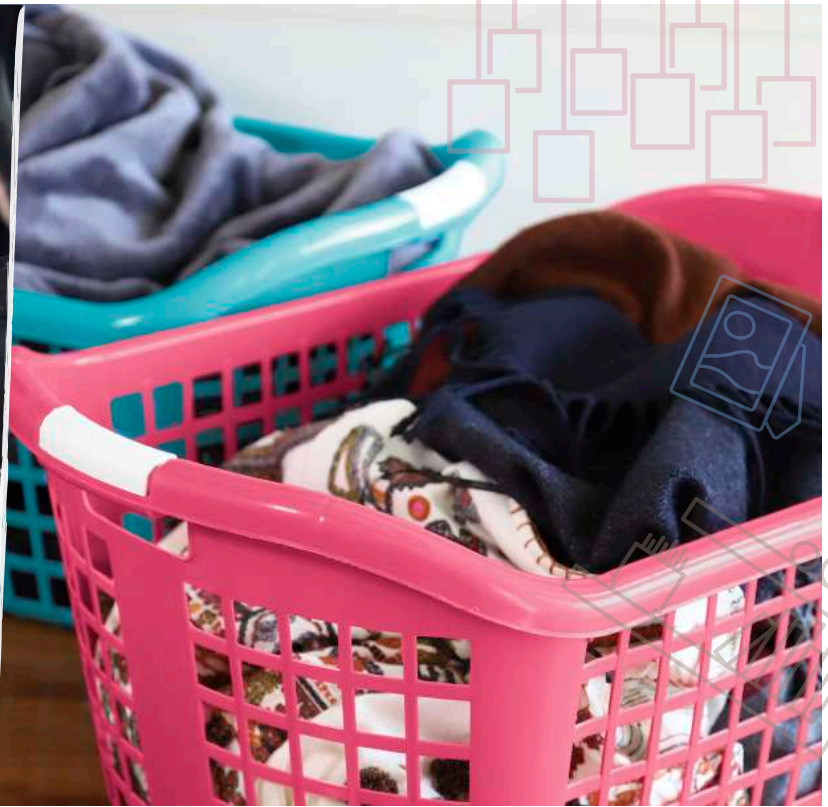

Measurements in

Code			
CCTC00	19.1	27.6	21.7

2 Colors

Blue

Pink

Oval laundry Basket

Measurements in

Code				
CEOVA8592	16.1	12.8	20.9	13.2