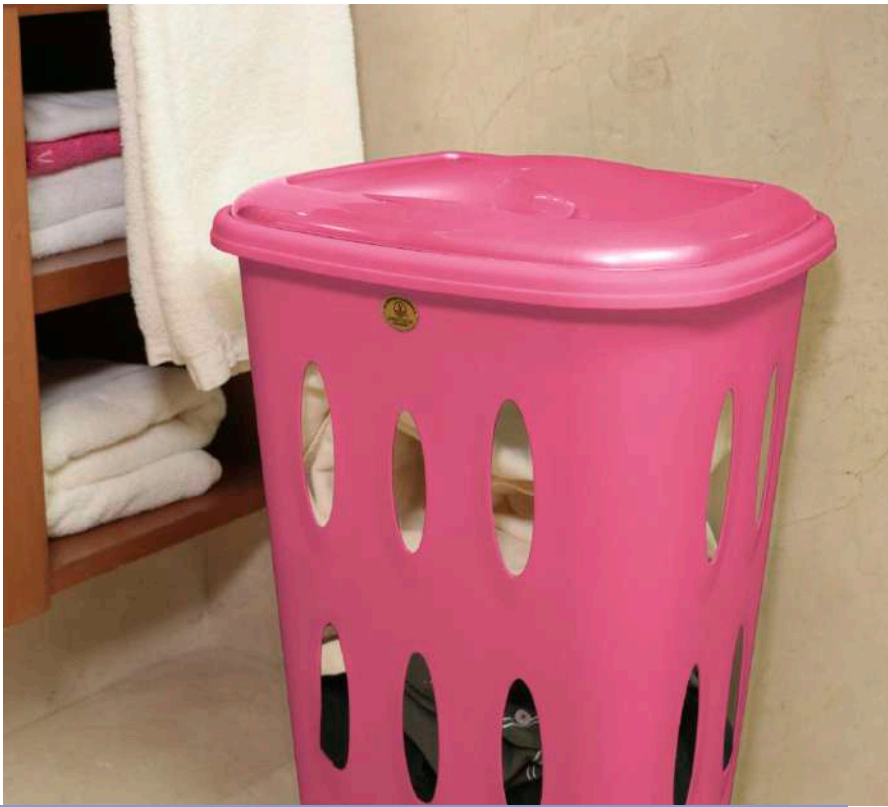

Measurements in

Code			
CCTC00	19.1	27.6	21.7

2 Colors

Blue

Pink

Oval laundry Basket

Measurements in

Code				
CEOVA8592	16.1	12.8	20.9	13.2