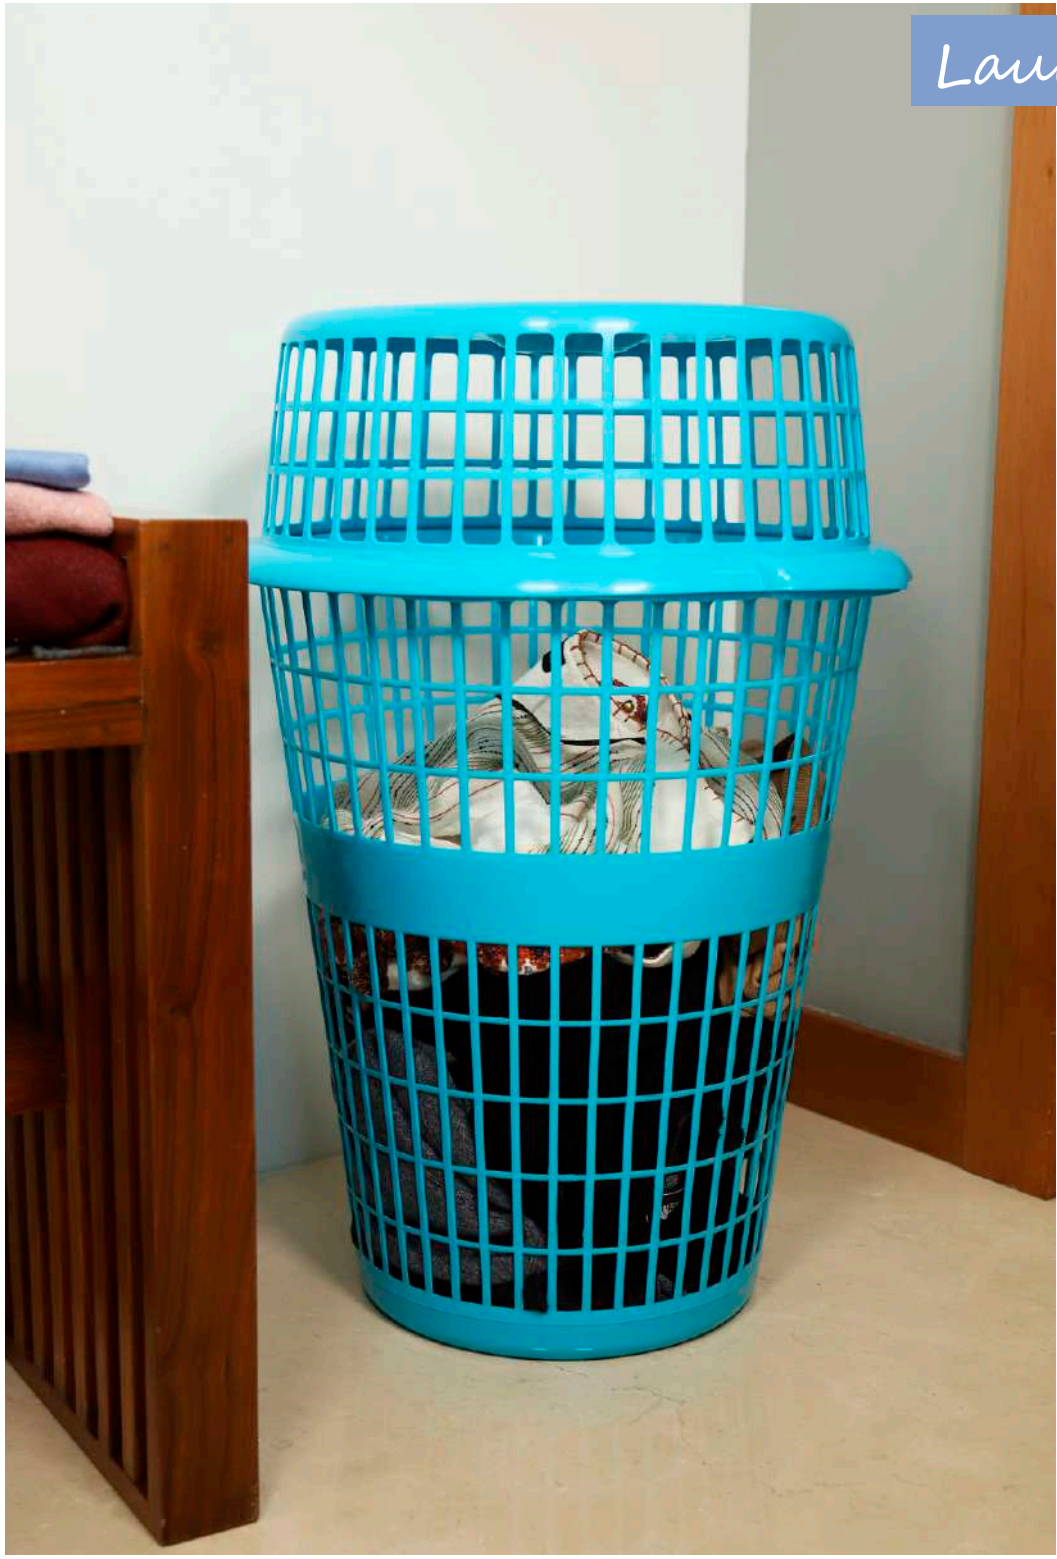

Measurements in

Code				
CROV00	20.7	16.5	11.6	7.9

Turkey

Fog White

Chocolate

Magnolia

4 Colors

Laundry Basket 2 in 1